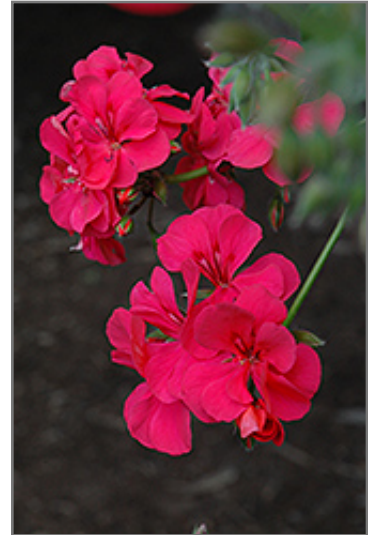

Ornamental Features

Precision Dark Salmon Ivy Leaf Geranium features bold clusters of lightly-scented salmon flowers at the ends of the stems from late spring to early fall. The flowers are excellent for cutting. Its serrated pointy palmate leaves remain green in color throughout the year.

Landscape Attributes

Precision Dark Salmon Ivy Leaf Geranium is an herbaceous evergreen perennial with a trailing habit of growth, eventually spilling over the edges of hanging baskets and containers. Its medium texture blends into the garden, but can always be balanced by a couple of finer or coarser plants for an effective composition.

This plant will require occasional maintenance and upkeep. Trim off the flower heads after they fade and die to encourage more blooms late into the season. It has no significant negative characteristics.

Precision Dark Salmon Ivy Leaf Geranium will grow to be about 12 inches tall at maturity, with a spread of 18 inches. When grown in masses or used as a bedding plant, individual plants should be spaced approximately 15 inches apart. Its foliage tends to remain dense right to the ground, not requiring facer plants in front. It grows at a fast rate, and under ideal conditions can be expected to live for approximately 1 years. As an evergreen perennial, this plant will typically keep its form and foliage year-round.