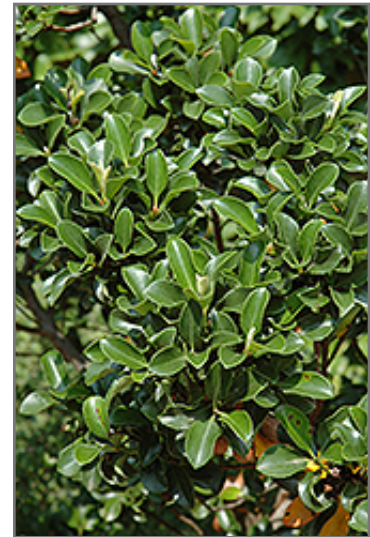

Dwarf Yeddo Hawthorn foliage
Photo courtesy of NetPS Plant Finder